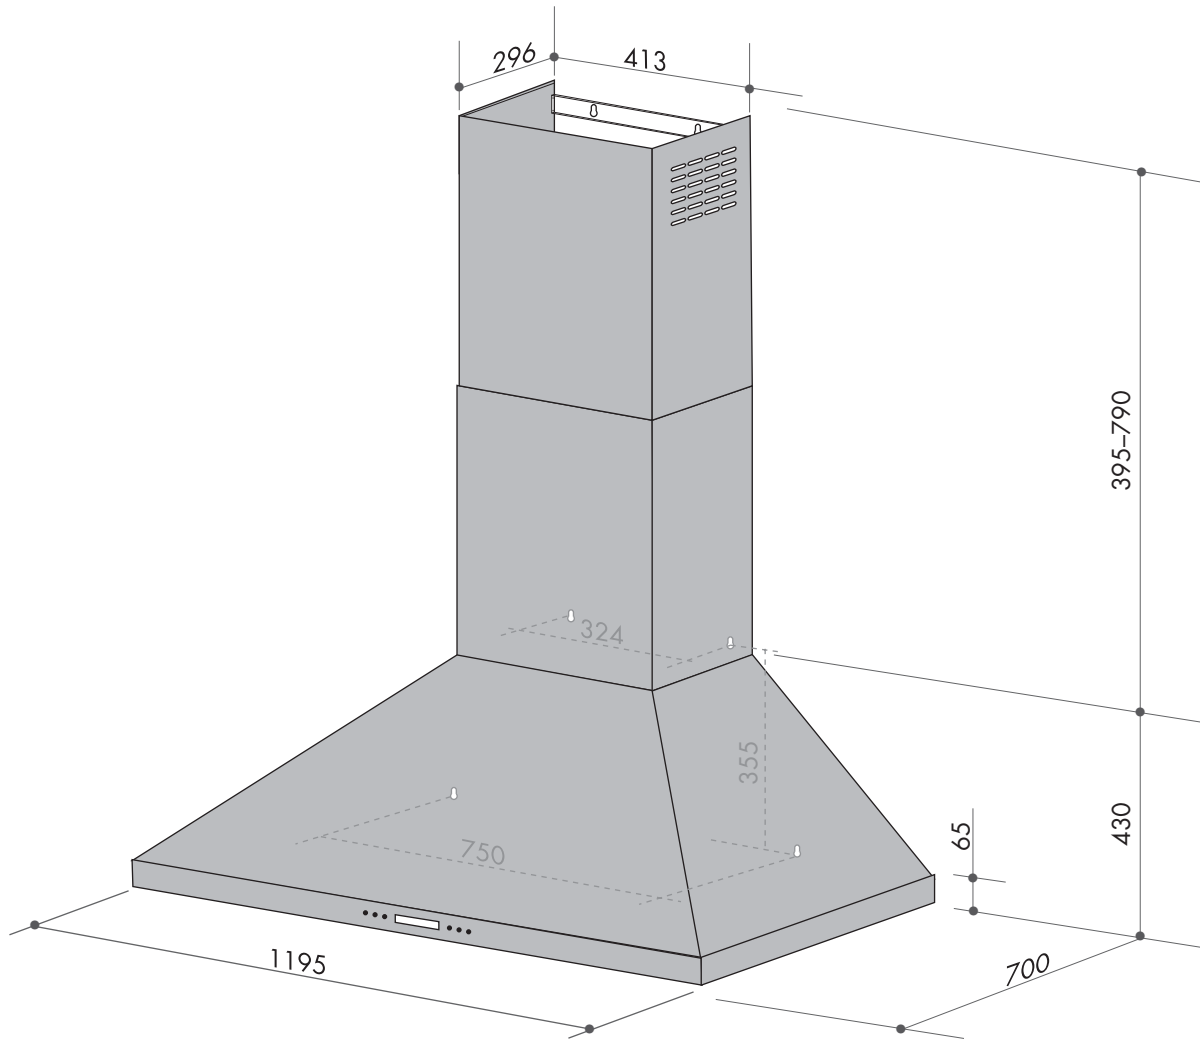

NB: drawings are not to scale — they are to be used as a guide only. For detailed installation instructions, please refer to user guide.

Australia National Telephone Number 1300 694 583 New Zealand Telephone Number 0508 458 369
ARTUSI showrooms are open Tuesday to Friday 9am-5pm and Saturdays 10am-4pm

artusi.com.au

NSW & ACT
(head office)

48 Moore Street
Leichhardt
02 8569 4699

VIC | SA

1211 Toorak Road
CAMBERWELL
03 9809 2155

TASMANIA

Crisp Ikin
3 Pear Avenue
DERWENT PARK 7009
03 6272 7386

QLD

1/42 Cavendish Road
COORPAROO
07 3397 0850

WA | NT

10/55 Howe Street
OSBORNE PARK
08 9201 9188

New Zealand

PO Box 11.160
Sockburn Christchurch
03 344 5913